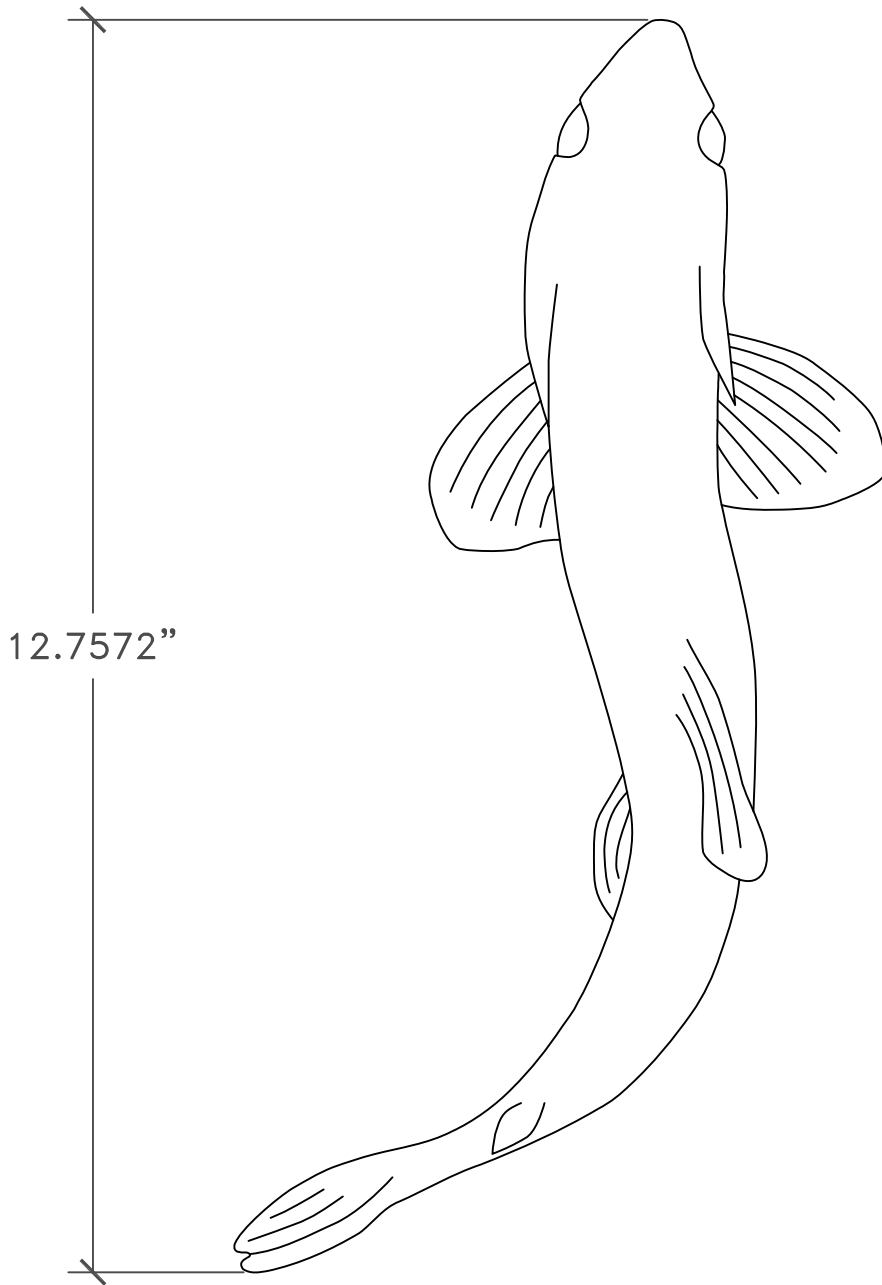

TOP

NOTES:

1. Material: cast iron
2. Baked on oil finish
3. ADA compliant
4. 2X each 9" studs for embedment
5. Due to casting inconsistencies, all dimensions are nominal.

**IRON AGE
DESIGNS**

2104 SW 152nd St. #4 TEL 206.276.0925
Burien, WA 98166 FAX 206.257.0318
www.ironagedesigns.com

Fish Position "C"

drawing no. FishC

drawn by: CD
scale: NTS
date: 04/03/08

© 2008 Iron Age Designs