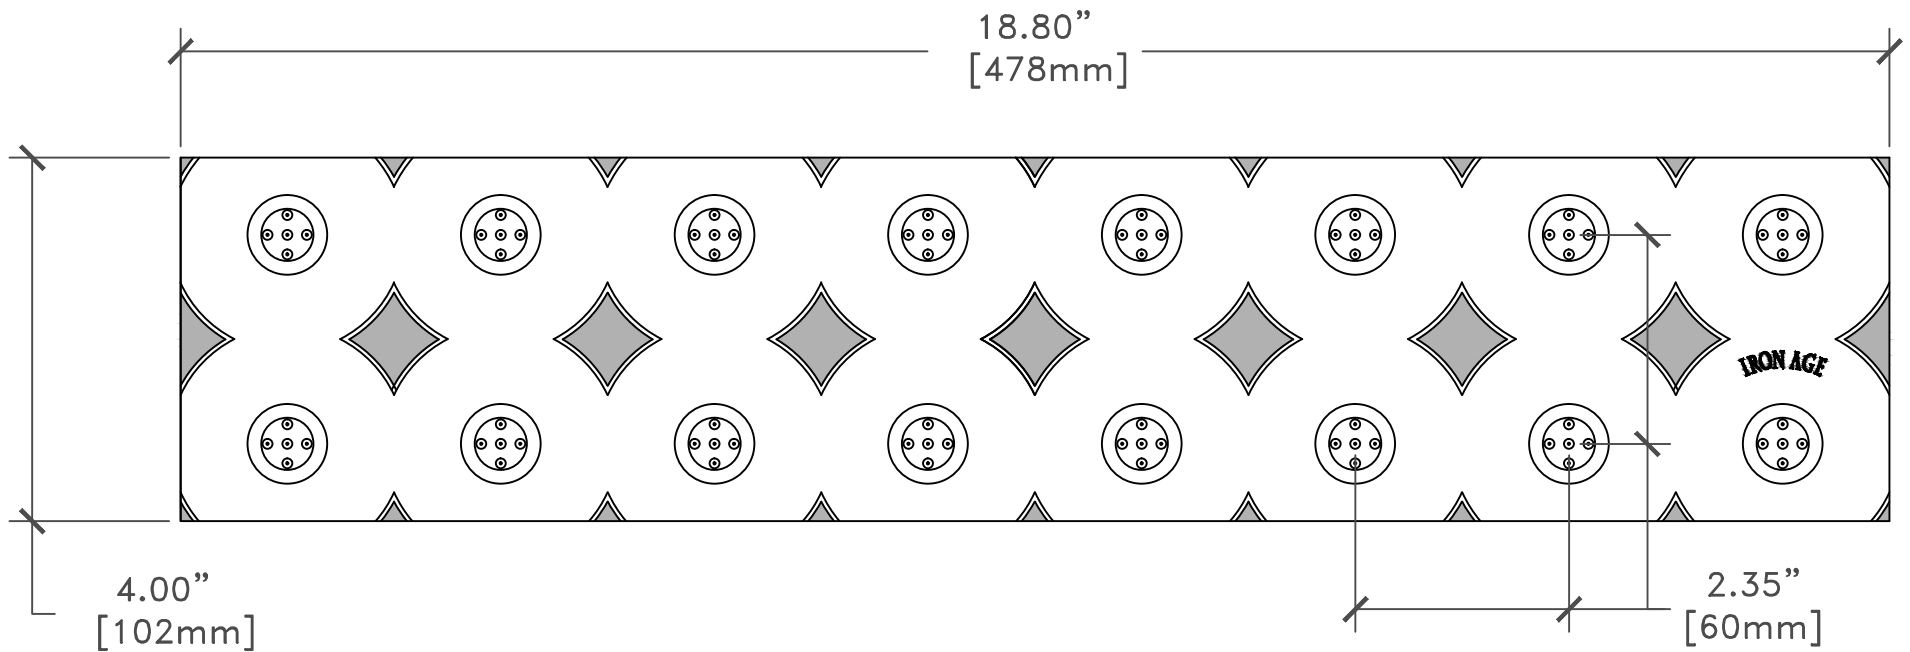

3 GRATES ARRAYED

TOP

NOTES:

1. Material: cast iron
2. Finish: Natural
3. Total thickness: $\frac{3}{8}$ "
4. Conceptual drawing only

 **IRON AGE**
DESIGNS 2104 SW 152nd #4 TEL 206.276.0925
Burien, WA 98166 FAX 206.257.0318
www.ironagedesigns.com

Interlaken 4"x19" Detectable
Warning Plate
drawing no. INT.I.DOME 4x20

drawn by: JH
scale: NTS
date: 10/03/11

© 2011 Iron Age Designs